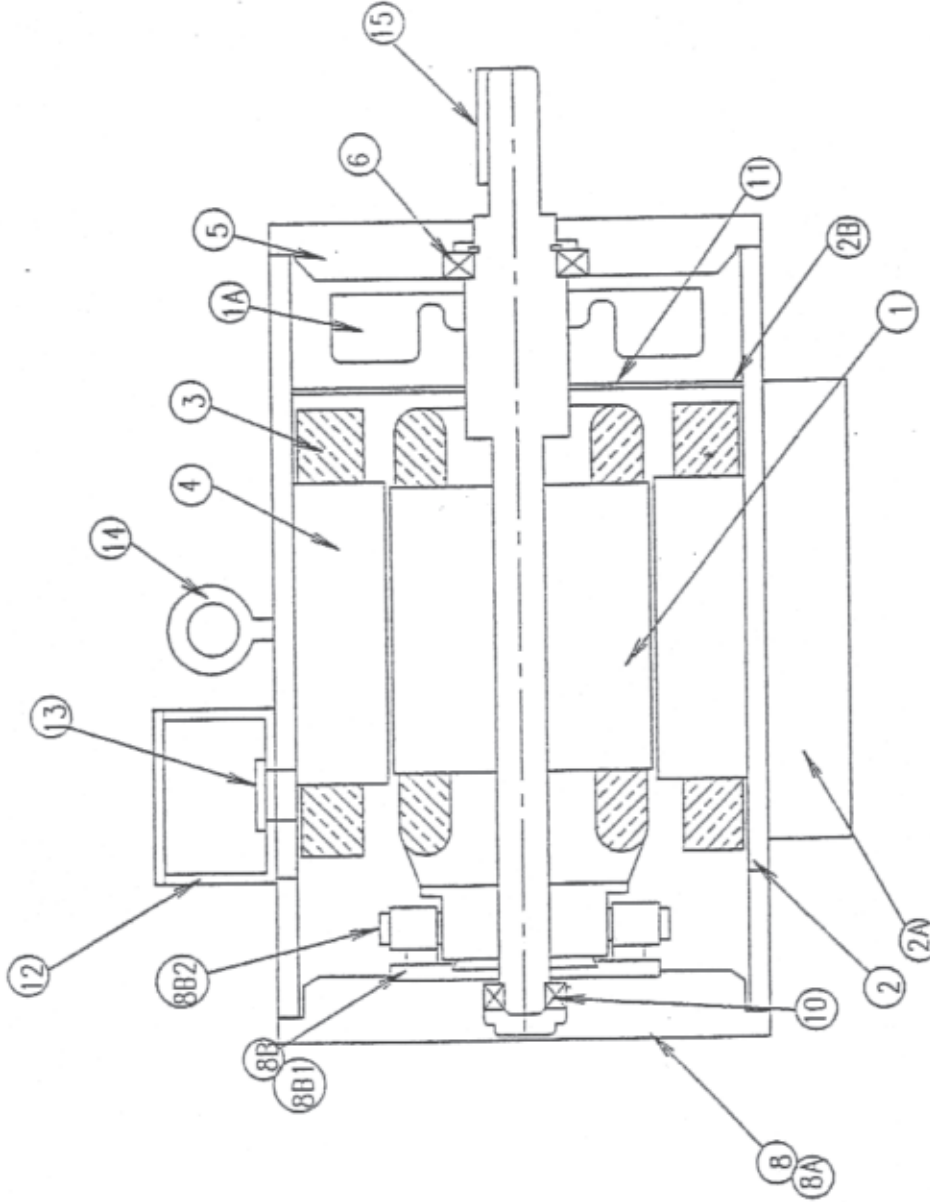

SPARE PARTS LIST

ITEM	QTY	PART NO.	DESCRIPTION
1	1	655024	CMPL. ARMATURE ASSEMBLY
1A	1	307B016B1	FAH - DRILLED
2	1	307C015B1	STATOR RING & BASE ASSEMBLY
2A	2	307B015B3	BASE SECTION
2B	4	307A015A5	BATTLE MIG BRACKETS
3	4	307B020A1	MAIN COILS
4	4	307B017A1	MAIN POLES
5	1	307C015A1	PULLEY COVER - DRILLED
6	1	A-900205-14	BEARING - PULLEY END
7	1	307C019A2	PULLEY COVER BAND
8	1	307C014A3	CMPL. COMM COVER ASSEMBLY
8A	1	307C014A1	COMM COVER - DRILLED
8B	1	910C139A13	CMPL. BRUSH RING ASSEMBLY
8B1	1	910B139A9	BRUSH RING ASSEMBLY
8B2	4	900B57A03	BRUSHES
8B3	4	910A139A14	BRUSH SPRINGS
9	1	307C019A5	COMM COVER BAND
10	1	A-900205-13	BEARING - COMM END
11	1	307B018B1	FAH BAFFLE
12	1	B-100235	TERMINAL BOX
13	1	A-900200-04	CHASE NIPPLE
14	1	A-900180-01	EYEBOLT
15	1	307A025A1	KEY

OPT-5-25-WI351