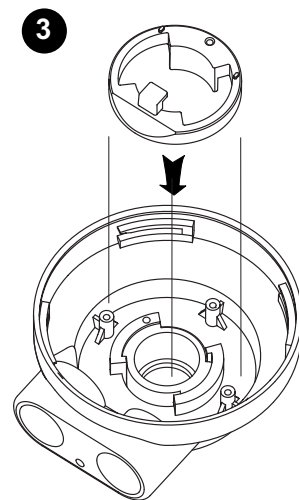

+GF+ SIGNET

Signet Scientific Company, 3401 Aerojet Avenue, El Monte, CA 91731-2882 U.S.A. • Tel. (626) 571-2770 • Fax (626) 573-2057
For Worldwide Sales and Service, visit our website: www.gfsignet.com • Or call (in the U.S.) (800) 854-4090