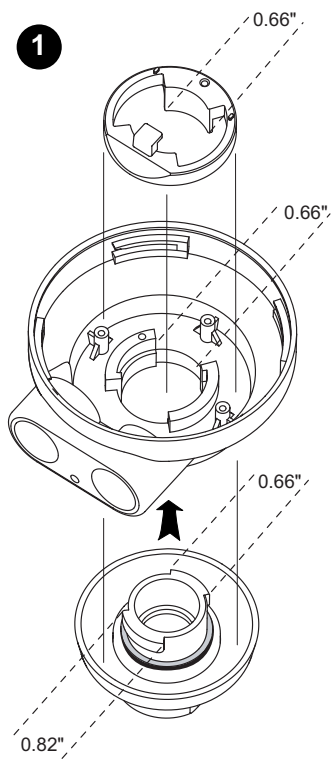

+GF+ SIGNET

Signet Scientific Company, 3401 Aerojet Avenue, El Monte, CA 91731-2882 U.S.A. • Tel. (626) 571-2770 • Fax (626) 573-2057
For Worldwide Sales and Service, visit our website: www.gfsignet.com • Or call (in the U.S.) (800) 854-4090