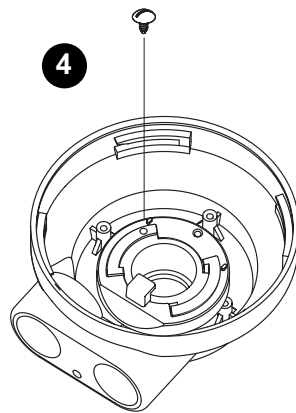

+GF+ SIGNET

Signet Scientific Company, 3401 Aerojet Avenue, El Monte, CA 91731-2882 U.S.A. • Tel. (626) 571-2770 • Fax (626) 573-2057
For Worldwide Sales and Service, visit our website: www.gfsignet.com • Or call (in the U.S.) (800) 854-4090