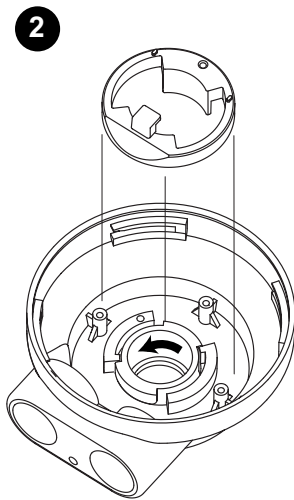

+GF+ SIGNET

Signet Scientific Company, 3401 Aerojet Avenue, El Monte, CA 91731-2882 U.S.A. • Tel. (626) 571-2770 • Fax (626) 573-2057
For Worldwide Sales and Service, visit our website: www.gfsignet.com • Or call (in the U.S.) (800) 854-4090